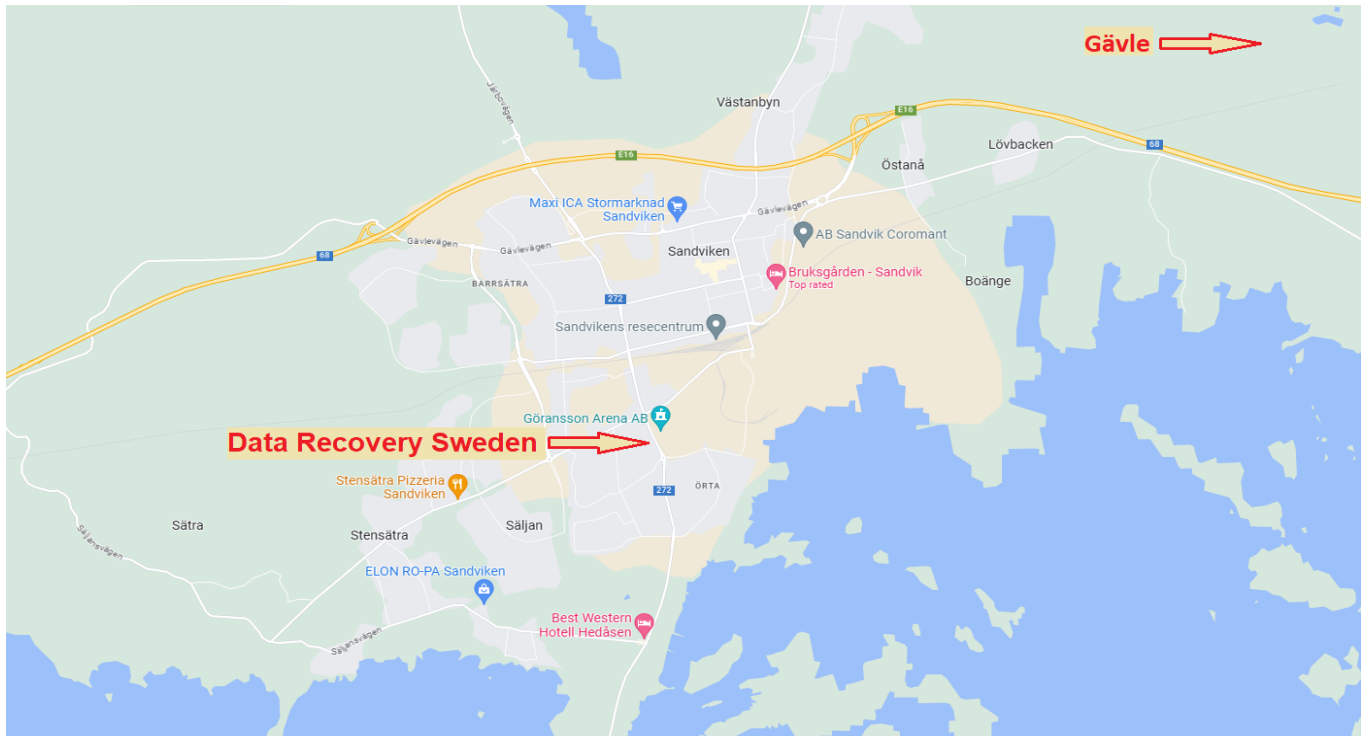

## DIRECTIONS TO OUR FACILITY IN SWEDEN

### Address: Details

Data Recovery Sweden  
Årsundavägen 46  
SE-811 61 Sandviken  
Sweden

### Travel by Road

- Head west on E16 from Gävle.
- Take exit 193 toward Route 272/Ockelbo/Sandviken Ö C/Sandvik 900m
- Continue onto Gävlevägen 350m
- At the roundabout, take the 1st exit and stay on Gävlevägen 2.1km
- At the roundabout, take the 3rd exit onto Sveavägen/Route 272 2km
- Arrive: Data Recovery Sweden
- Årsundavägen 46, 811 61 Sandviken

### Travel by Rail

1. The closest railway station is Sandviken.
2. From the station, you can walk to us:
  - Head west on Fredriksgatan toward Södra Järngatan 650m
  - Turn left onto Årsundavägen/Route 272 850m
  - Arrive: Data Recovery Sweden
  - Årsundavägen 46, 811 61 Sandviken